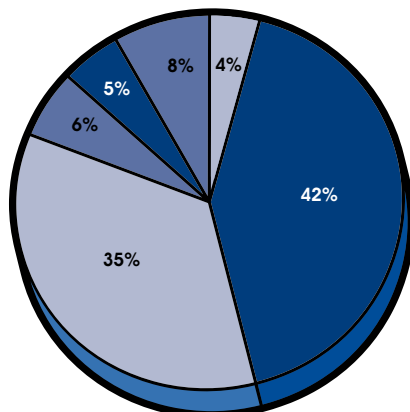

YEAR 12 STUDENT RESULTS – BREAKDOWN

Number of students completing Year 12	111
Number of students with ENTER = 99.95	1
Percentage of students with an ENTER ≥ 99	17%
Percentage of students with an ENTER ≥ 95	44%
Percentage of students with an ENTER ≥ 90	60%

TERTIARY STUDIES

TERTIARY STUDIES

Business/Commerce/ Accounting/Marketing	23%
Arts	32%
Science	16%
Advertising/Media/ Communications/PR	11%
Engineering	5%
Medical	13%

UNIVERSITY OFFERS

UNIVERSITY OFFERS

University of Melbourne	42%
Monash University	35%
Deakin University	6%
Swinburne University	5%
RMIT University	8%
Other	4%

Students with 99 and above in VCE

99.90	Sarah Lonie
99.40	Hannah Furst
99.05	Stephanie Burn

Students with 99 and above in IB

99.95	Kate Hurley
99.90	Belinda Liu, Amy Fazio, Elizabeth Wheeler
99.80	Yu-Tian Fang, Angela Wong, Fiona Clarke, Natalie Soszyn
99.70	Yekaterina Kokoreva, Clara Jordan-Baird
99.45	Gigi Hancock, Amy Teh, Tess Matthews
99.20	Justine Lum, Amanda Phoon, Tracey Ong