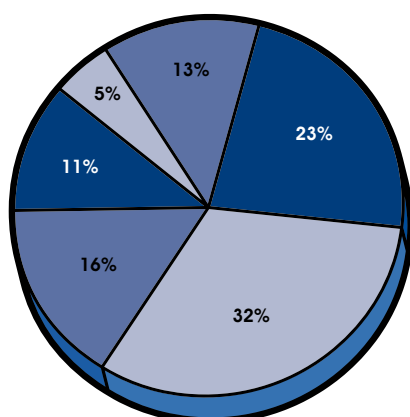

YEAR 12 STUDENT RESULTS – BREAKDOWN

Number of students completing Year 12	111
Number of students with ENTER = 99.95	1
Percentage of students with an ENTER ≥ 99	17%
Percentage of students with an ENTER ≥ 95	44%
Percentage of students with an ENTER ≥ 90	60%

TERTIARY STUDIES

TERTIARY STUDIES

Business/Commerce/ Accounting/Marketing	23%
Arts	32%
Science	16%
Advertising/Media/ Communications/PR	11%
Engineering	5%
Medical	13%

UNIVERSITY OFFERS

UNIVERSITY OFFERS

University of Melbourne	42%
Monash University	35%
Deakin University	6%
Swinburne University	5%
RMIT University	8%
Other	4%